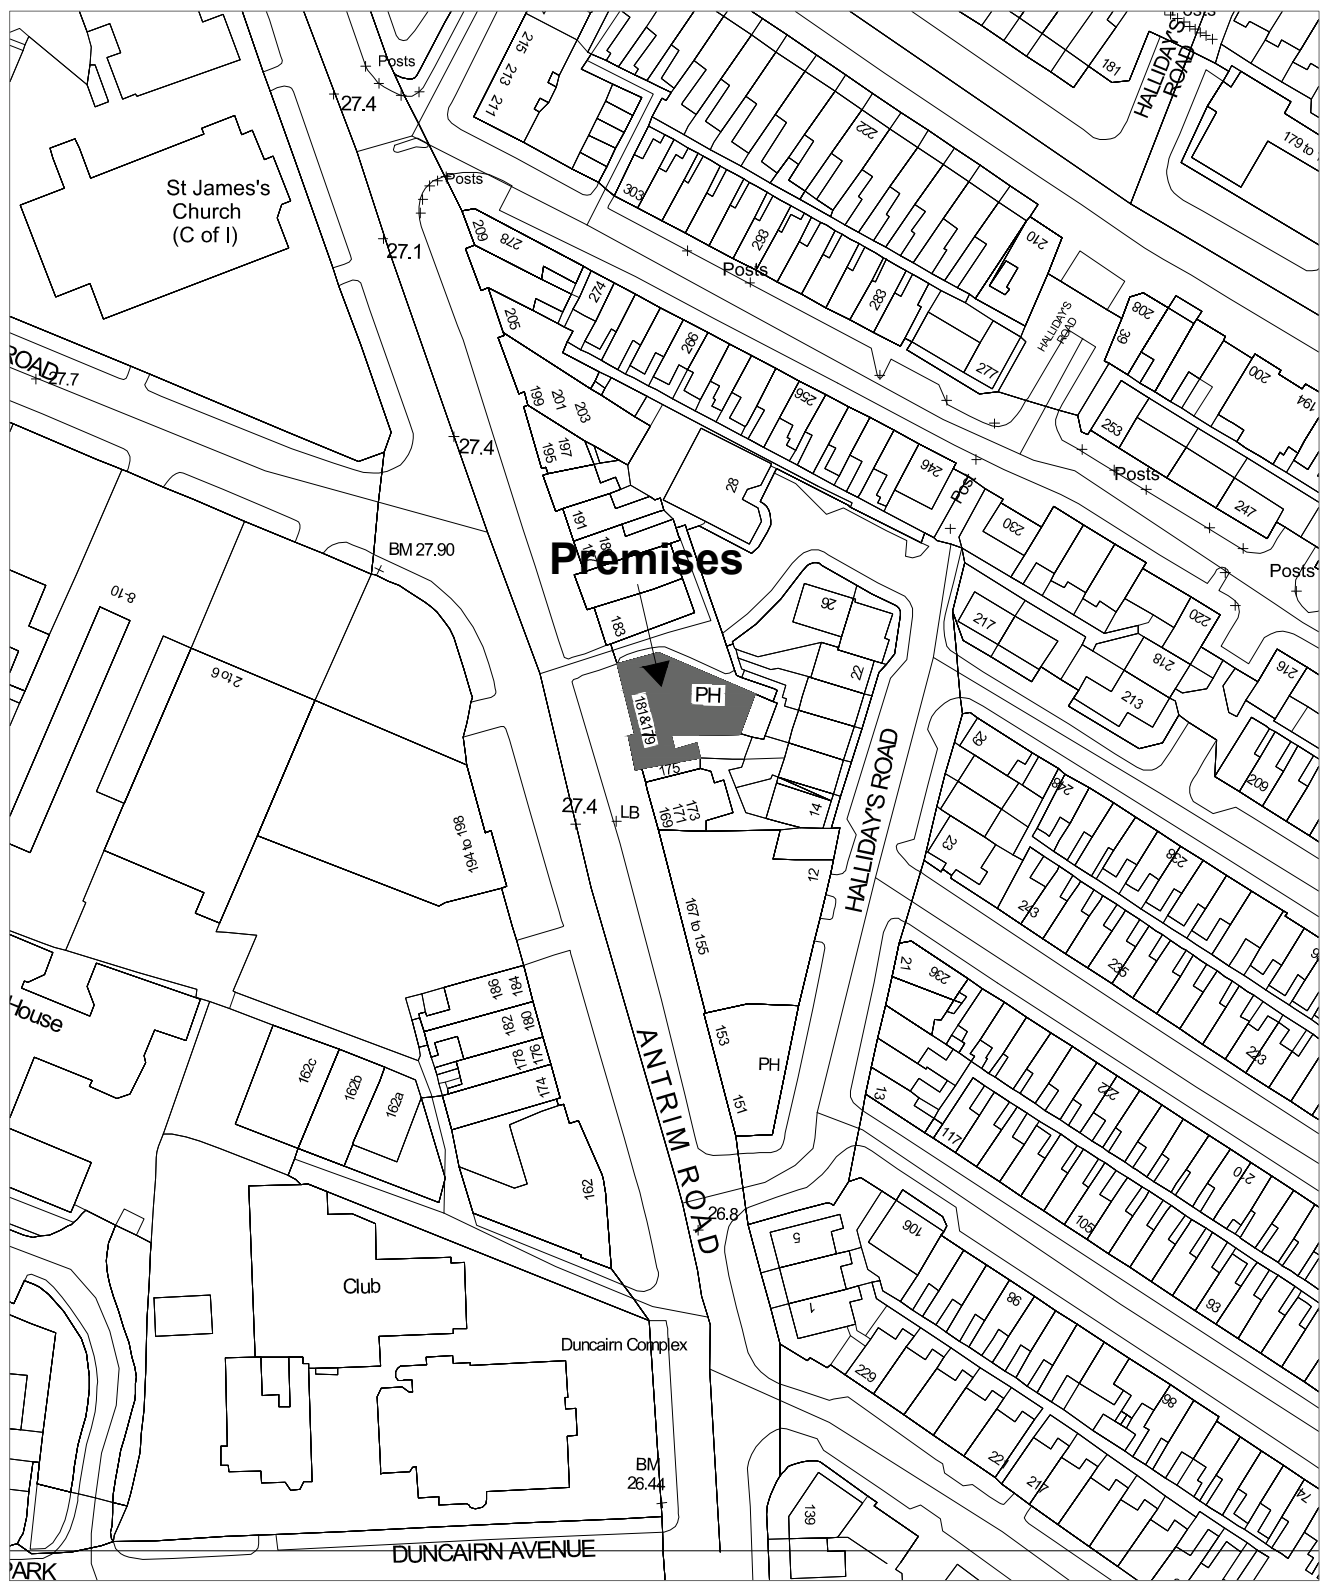

# Building Control Service

DRAWN BY MT  
DATE 12/05/2016

**Phoenix Bar**  
**179-181 Antrim Road**

SCALE 1:1250